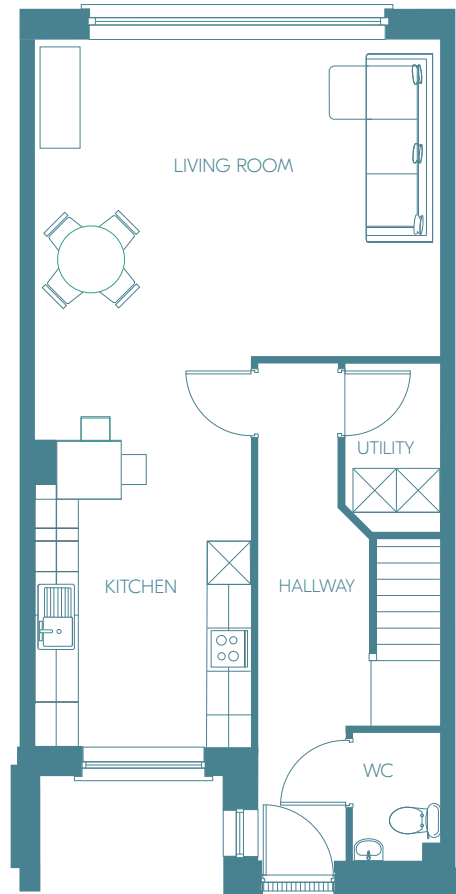

Sandpiper

3 Bed Terrace and End of Terrace Townhouses

117.2 sqm / 1,261 sqft

ground floor

first floor